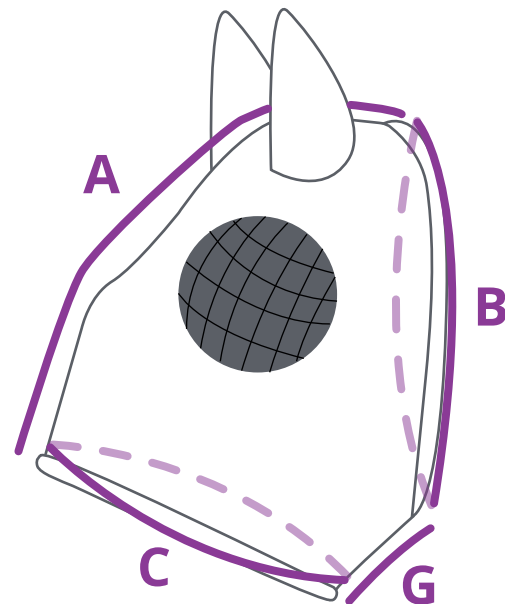

Size chart fly mask

All measurements are listed in CM

Fly Mask Super bug

	Shet	Pony	Cob	Full	X-Full
A	51	55	59	62	66
B	68	74	77	77	81
C	41	45	52	52	55
D	5,5	5,5	7	7,5	8
E	14	16	20	21	21
F	23	24	26	26	26
G	17	17	19	20	22

A = Total height of the fly mask

B = Throat opening (measured all around)

C = Nose opening (measured all around)

D = Distance between the eyes

E = Length of the ears

F = Ear opening (measured all around)

G = Length of the zipper at the backside