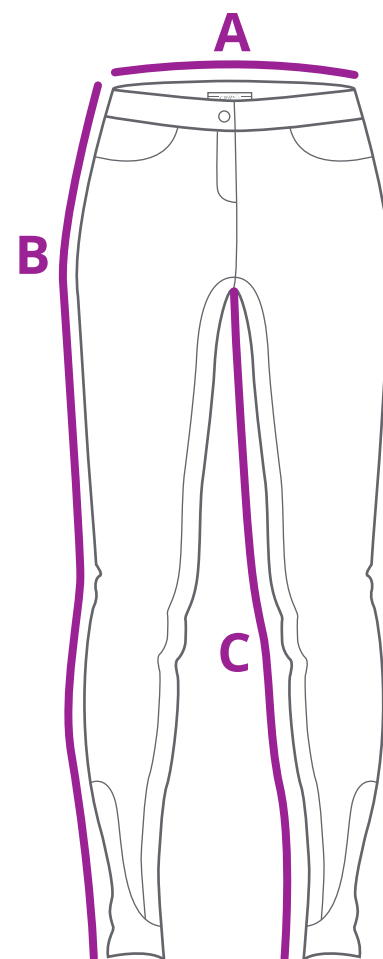

Size chart Breeches

All measurements are listed in CM

Ladies' breeches

	34	36	38	40	42	44	46	48
A	34	36	38	40	42	44	46	48
B	92	93	94	94	95	95	96	97
C	73	73	73	73	73	73	73	73

For high waist breeches, add 1,5 cm to size B.

Junior breeches

	116	128	140	152	164	176
A	27	29	31	33	35	37
B	66	71	76	82	88	94
C	49	53	58	62	67	72

Men's breeches

	44	46	48	50	52	44
A	36,5	38,5	40,5	42,5	44,5	46,5
B	92	94	96	98	100	102
C	73	73	74	74	75	75

A = 1/2 waist measurement

B = Side length including waistband

C = Inner leg length

* Please note this is a guideline, a certain tolerance in measurements is allowed.