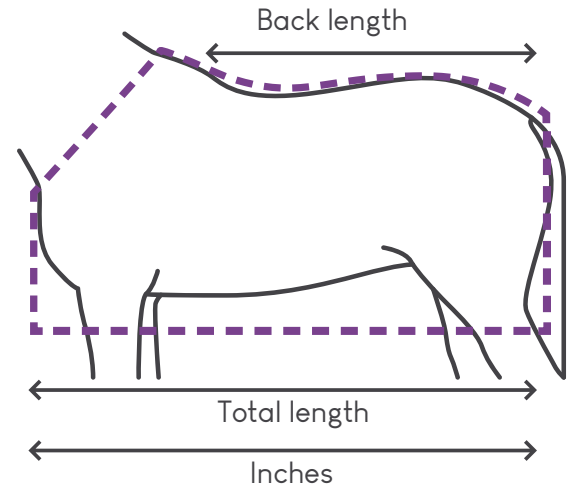

Size chart rugs

Exercise fly sheet with neck

Total length	Back length	Inches
165 cm	125 cm	5'5"
175 cm	130 cm	5'9"
185 cm	135 cm	6'1"
195 cm	145 cm	6'5"
205 cm	155 cm	6'9"
215 cm	165 cm	7'1"

All rugs on our website are listed in total length size.

Size chart neck

	165	175	185	195	205	215
A	108	112	116	120	124	126
B	63	66	66	68	68	70

A = Length of the neck

B = Width of the neck